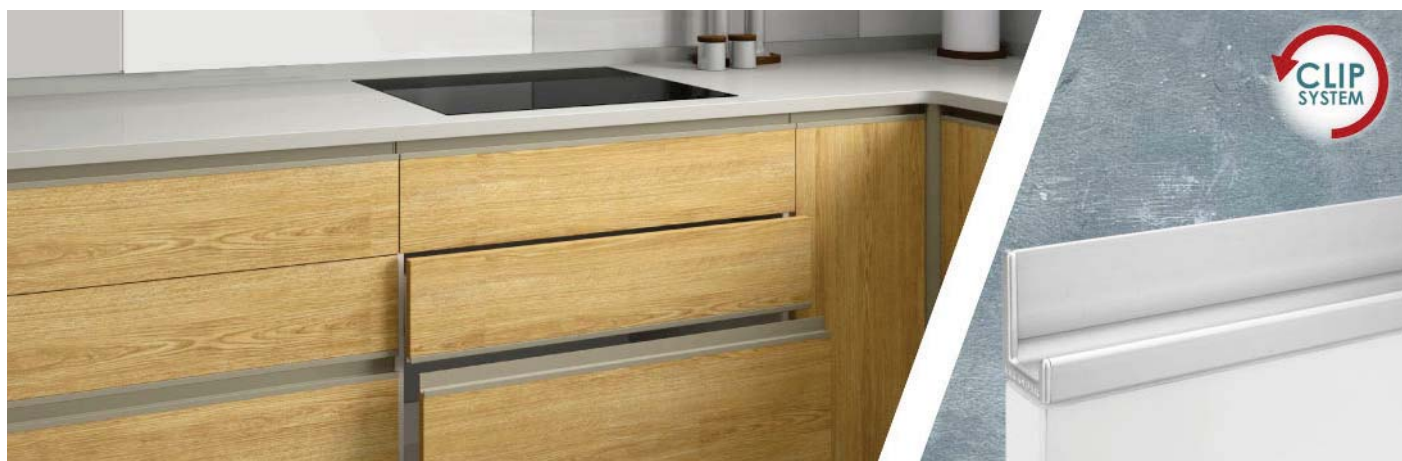

SYMA 32

Perfil puxador único - Clip System

SYMA 32

PERFIS PUXADORES PARA MOBILIÁRIO
ESPESSURA PORTA ≥ 16mm

Syma32 é um perfil puxador unico, devido à sua tecnologia de aplicação "Clip system". Este sistema permite uma instalação rápida sem necessidade de mecanização e ferramentas complexas. Com um design moderno o perfil permite a utilização de topos de perfil puxador em diversos acabamentos.